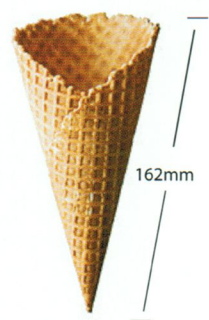

No. 9
Waffle Cone
156/Carton

scandinavian cone company

bakers of Australia's finest waffle cones