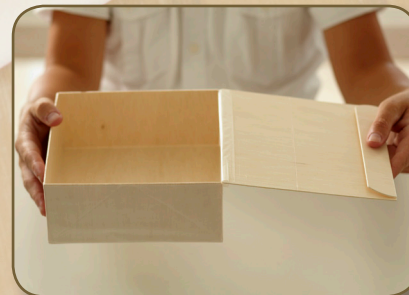

Now Redefining Single-Use Boxes & Trays

EASY AS... **1**

2

3

About:

- Made of reclaimed balsa wood with a rice paper finish
- Innovative, stylish & sustainable
- Enhances the presentation & perceived value of each meal served
- Collapsible boxes & trays pack, ship and store flat
- Custom branding with 10k/unit minimum

Perfect For:

- Boxed lunches & meals
- Drop-off catering
- Grab 'n Go
- Off-site catering
- Action stations
- In-Room dining

BOXES

Click 'n Lock Lidded Box	SKU	Qty
Petite 3"L x 4"W x 2"H	TG-LB-3X4	300

Collapsible Box with Attached Lid	SKU	Qty
Small Rectangle 4"L x 6"W x 2"H	TG-CB-4X6	300
Small Square 6"L x 6"W x 1.4"H	TG-CB-6X6	300
Medium Square 7"L x 7"W x 3"H	TG-CB-7X7	300
Medium Rectangle 6.5"L x 8.5"W x 3"H	TG-CB-6X8	300
Large Rectangle 8"L x 11"W x 3"H	TG-CB-8X1	100

TRAYS

Collapsible	SKU	Qty
Small Tray 6"L x 6"W x 1.4"H	TG-CS-6X6	300

Fixed Side	SKU	Qty
Mini Tray 2"L x 3"W x .6"H	TG-DE-2X3	300
Small Tray 3"L x 8"W x 1.1"H	TG-DE-3X8	300
Boat 3"L x 8"W x 1.2"H	TG-HD-3X8	300
Medium Rectangle 5"L x 7"W x 1.1"H	TG-DE-5X7	300
Medium Square 7"L x 7"W x 1.4"H	TG-DE-7X7	300